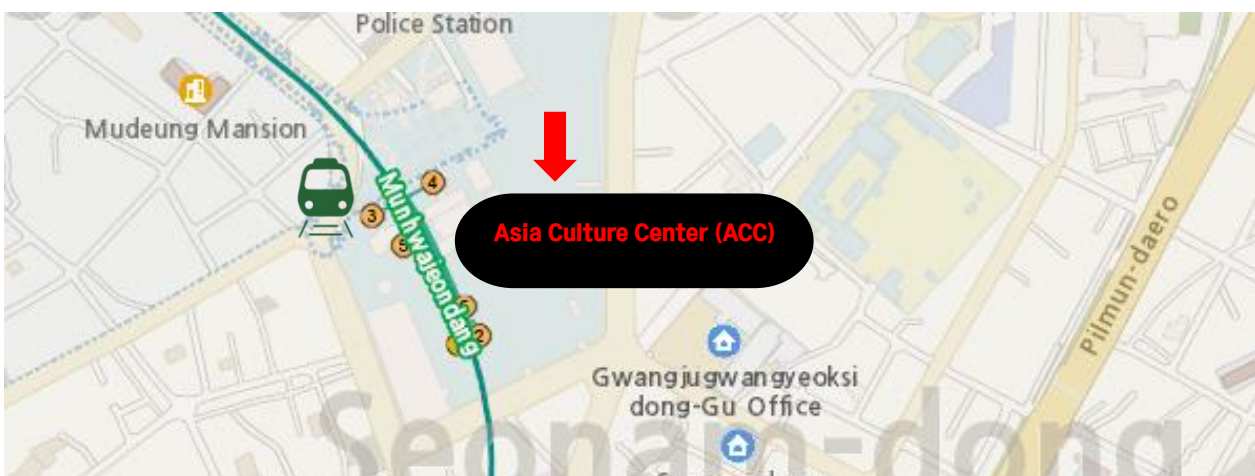

II. Location

1. Asia Culture Center (Conference Venue)

- Location: 38 Munhwajeondang-ro, Dong-gu, Gwangju, 177m from Exit 2 of Munhwa Jeondang Station (line 1)

2. Asia Culture Center Location Guide

*ACC Facility Map

[Go to Table of Contents](#)

3. ACC Cultural Exchange Cooperation Center Guide

*ACC Cultural Exchange Cooperation Center Guide Map

[Go to Table of Contents](#)