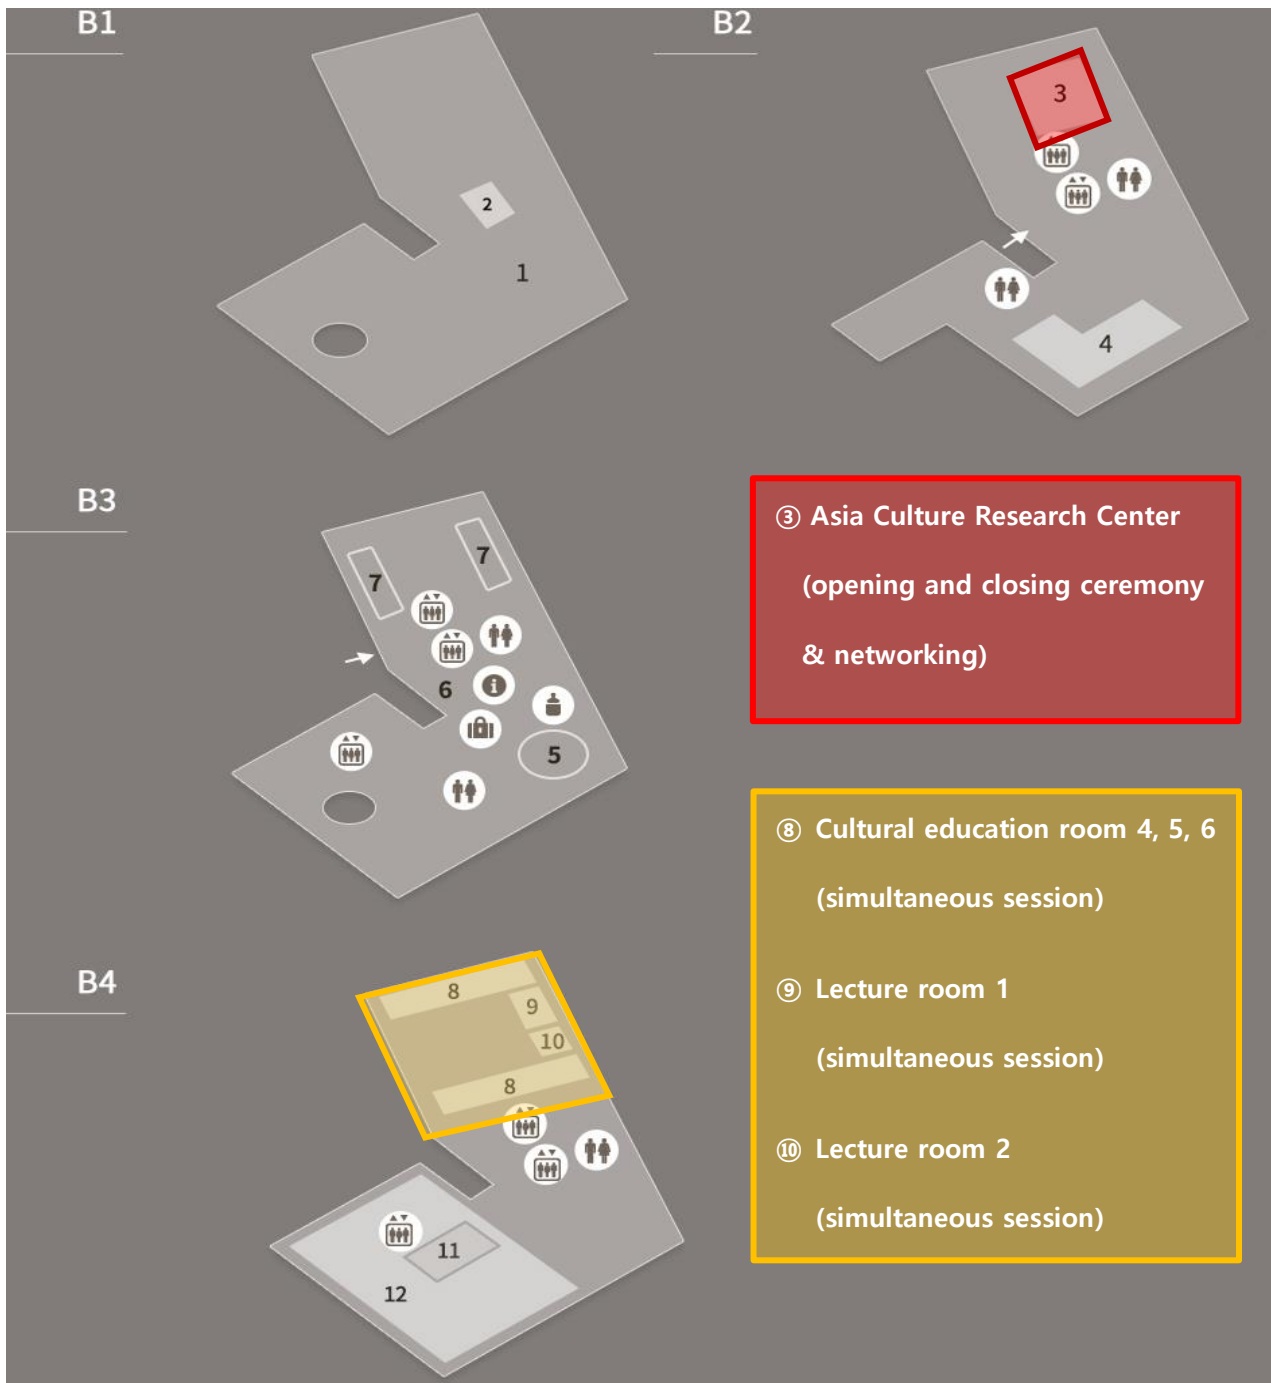

II. Location

1. Asia Culture Center (Conference Venue)

- Location: 38 Munhwajeondang-ro, Dong-gu, Gwangju, 177m from Exit 2 of Munhwa Jeondang Station (line 1)

2. Asia Culture Center Location Guide

*ACC Facility Map

[Go to Table of Contents](#)

3. ACC Cultural Exchange Cooperation Center Guide

*ACC Cultural Exchange Cooperation Center Guide Map

[Go to Table of Contents](#)