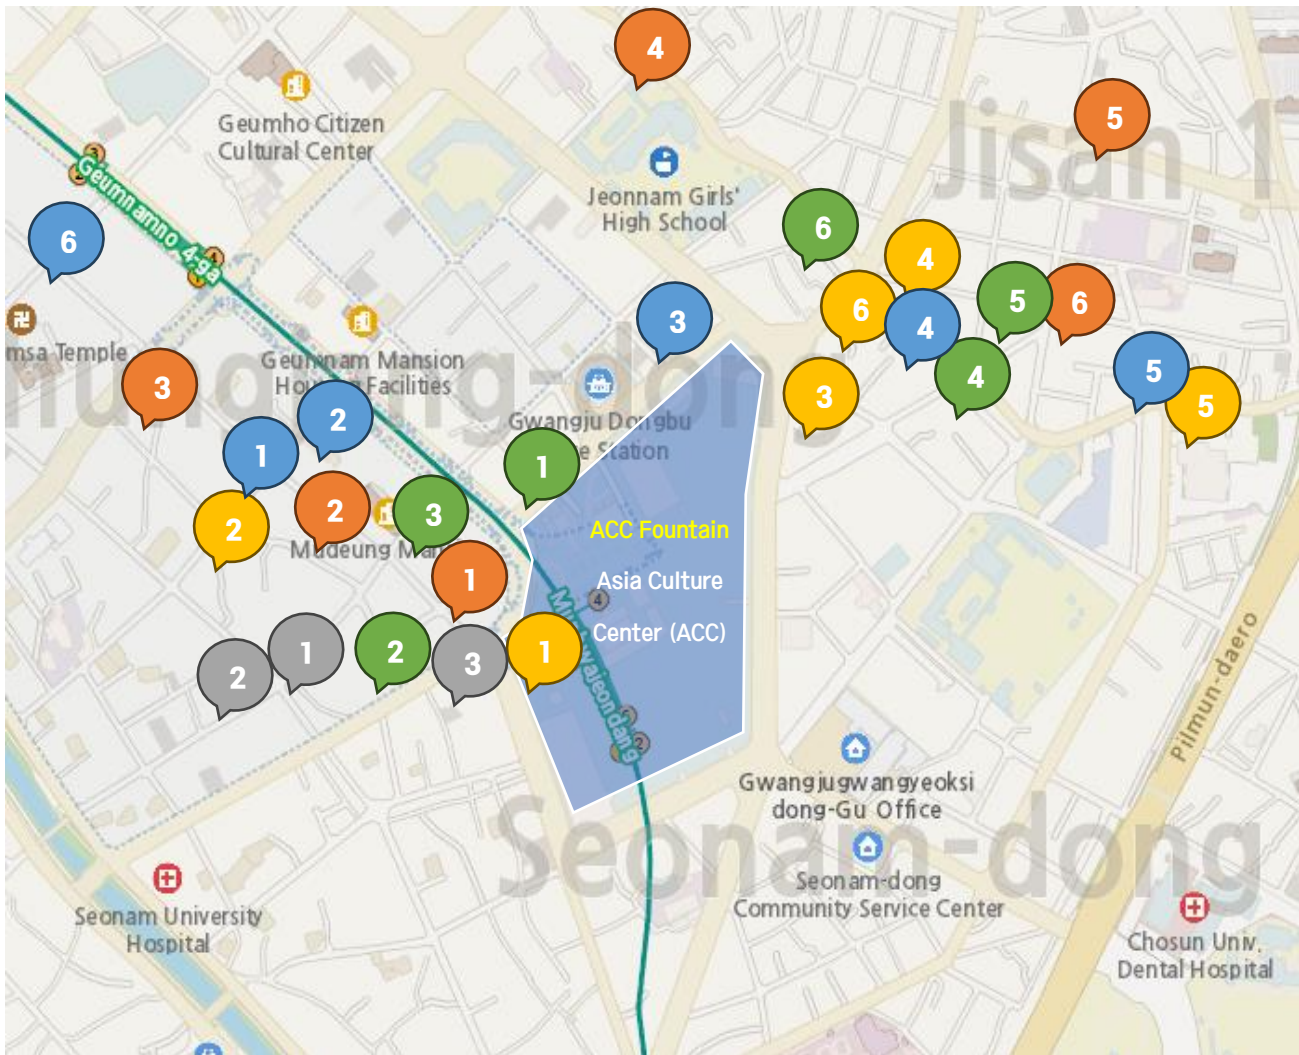

VII. Food

Korean Food	Western Food	Japanese Food	Chinese Food	Fast Food
1. Sanseong Sikdang	1. Mudeungsan Horaeng	1. Kuroshiro	1. Rahwakungbu	1. KFC Gwangju Chungjangro Branch
2. Jin' s Tong	2. Jjo Ajussine Pasta	2. Yukjun Udon	2. Nibong Naebong	
3. 1960 Cheongwon Momil	3. G00:D	3. Mimidang	3. 1515 Jjajangmyeon	2. Subway Gwangju Chungjangro Branch
4. Sodamgol	4. Born to be Burger	4. Soba Kyodai	4. Wangsan Sikdang	
5. Mokro Jjigae	5. Gathering	5. Chunji Ramen	5. Junggwan	3. Burger King Gwangju Chungjangro Branch
6. Jeonghui	6. Quivi	6. Mokha Sikdang	6. Sinrakwon	

[Go to Table of Contents](#)